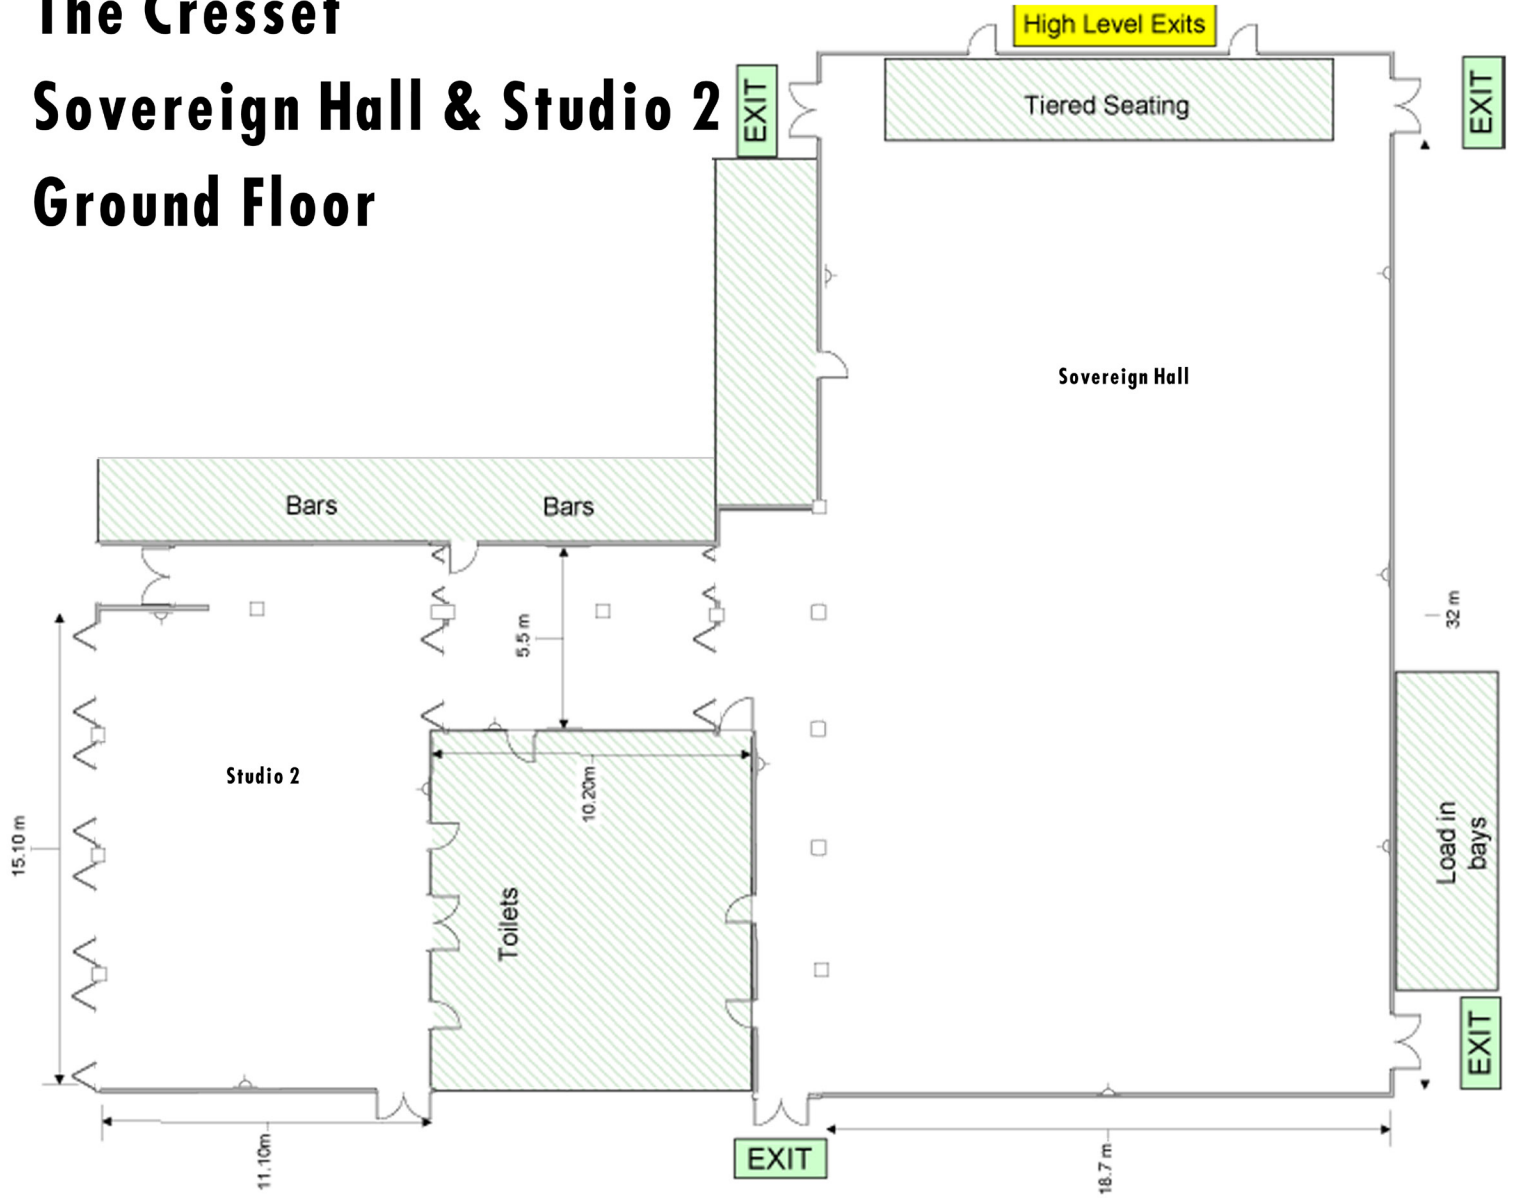

## Sovereign Hall & Studio 2

### Ground Floor

Room Capacity by layout	Sovereign Hall	Studio 2
Theatre Style	850	120
Standing Concert	1000	n/a
Round Tables (full hall)	400	120
Round Tables (with stage & dancefloor)	300	100
Long Tables (full hall)	600	150
Long Tables (with stage & dancefloor)	400	100